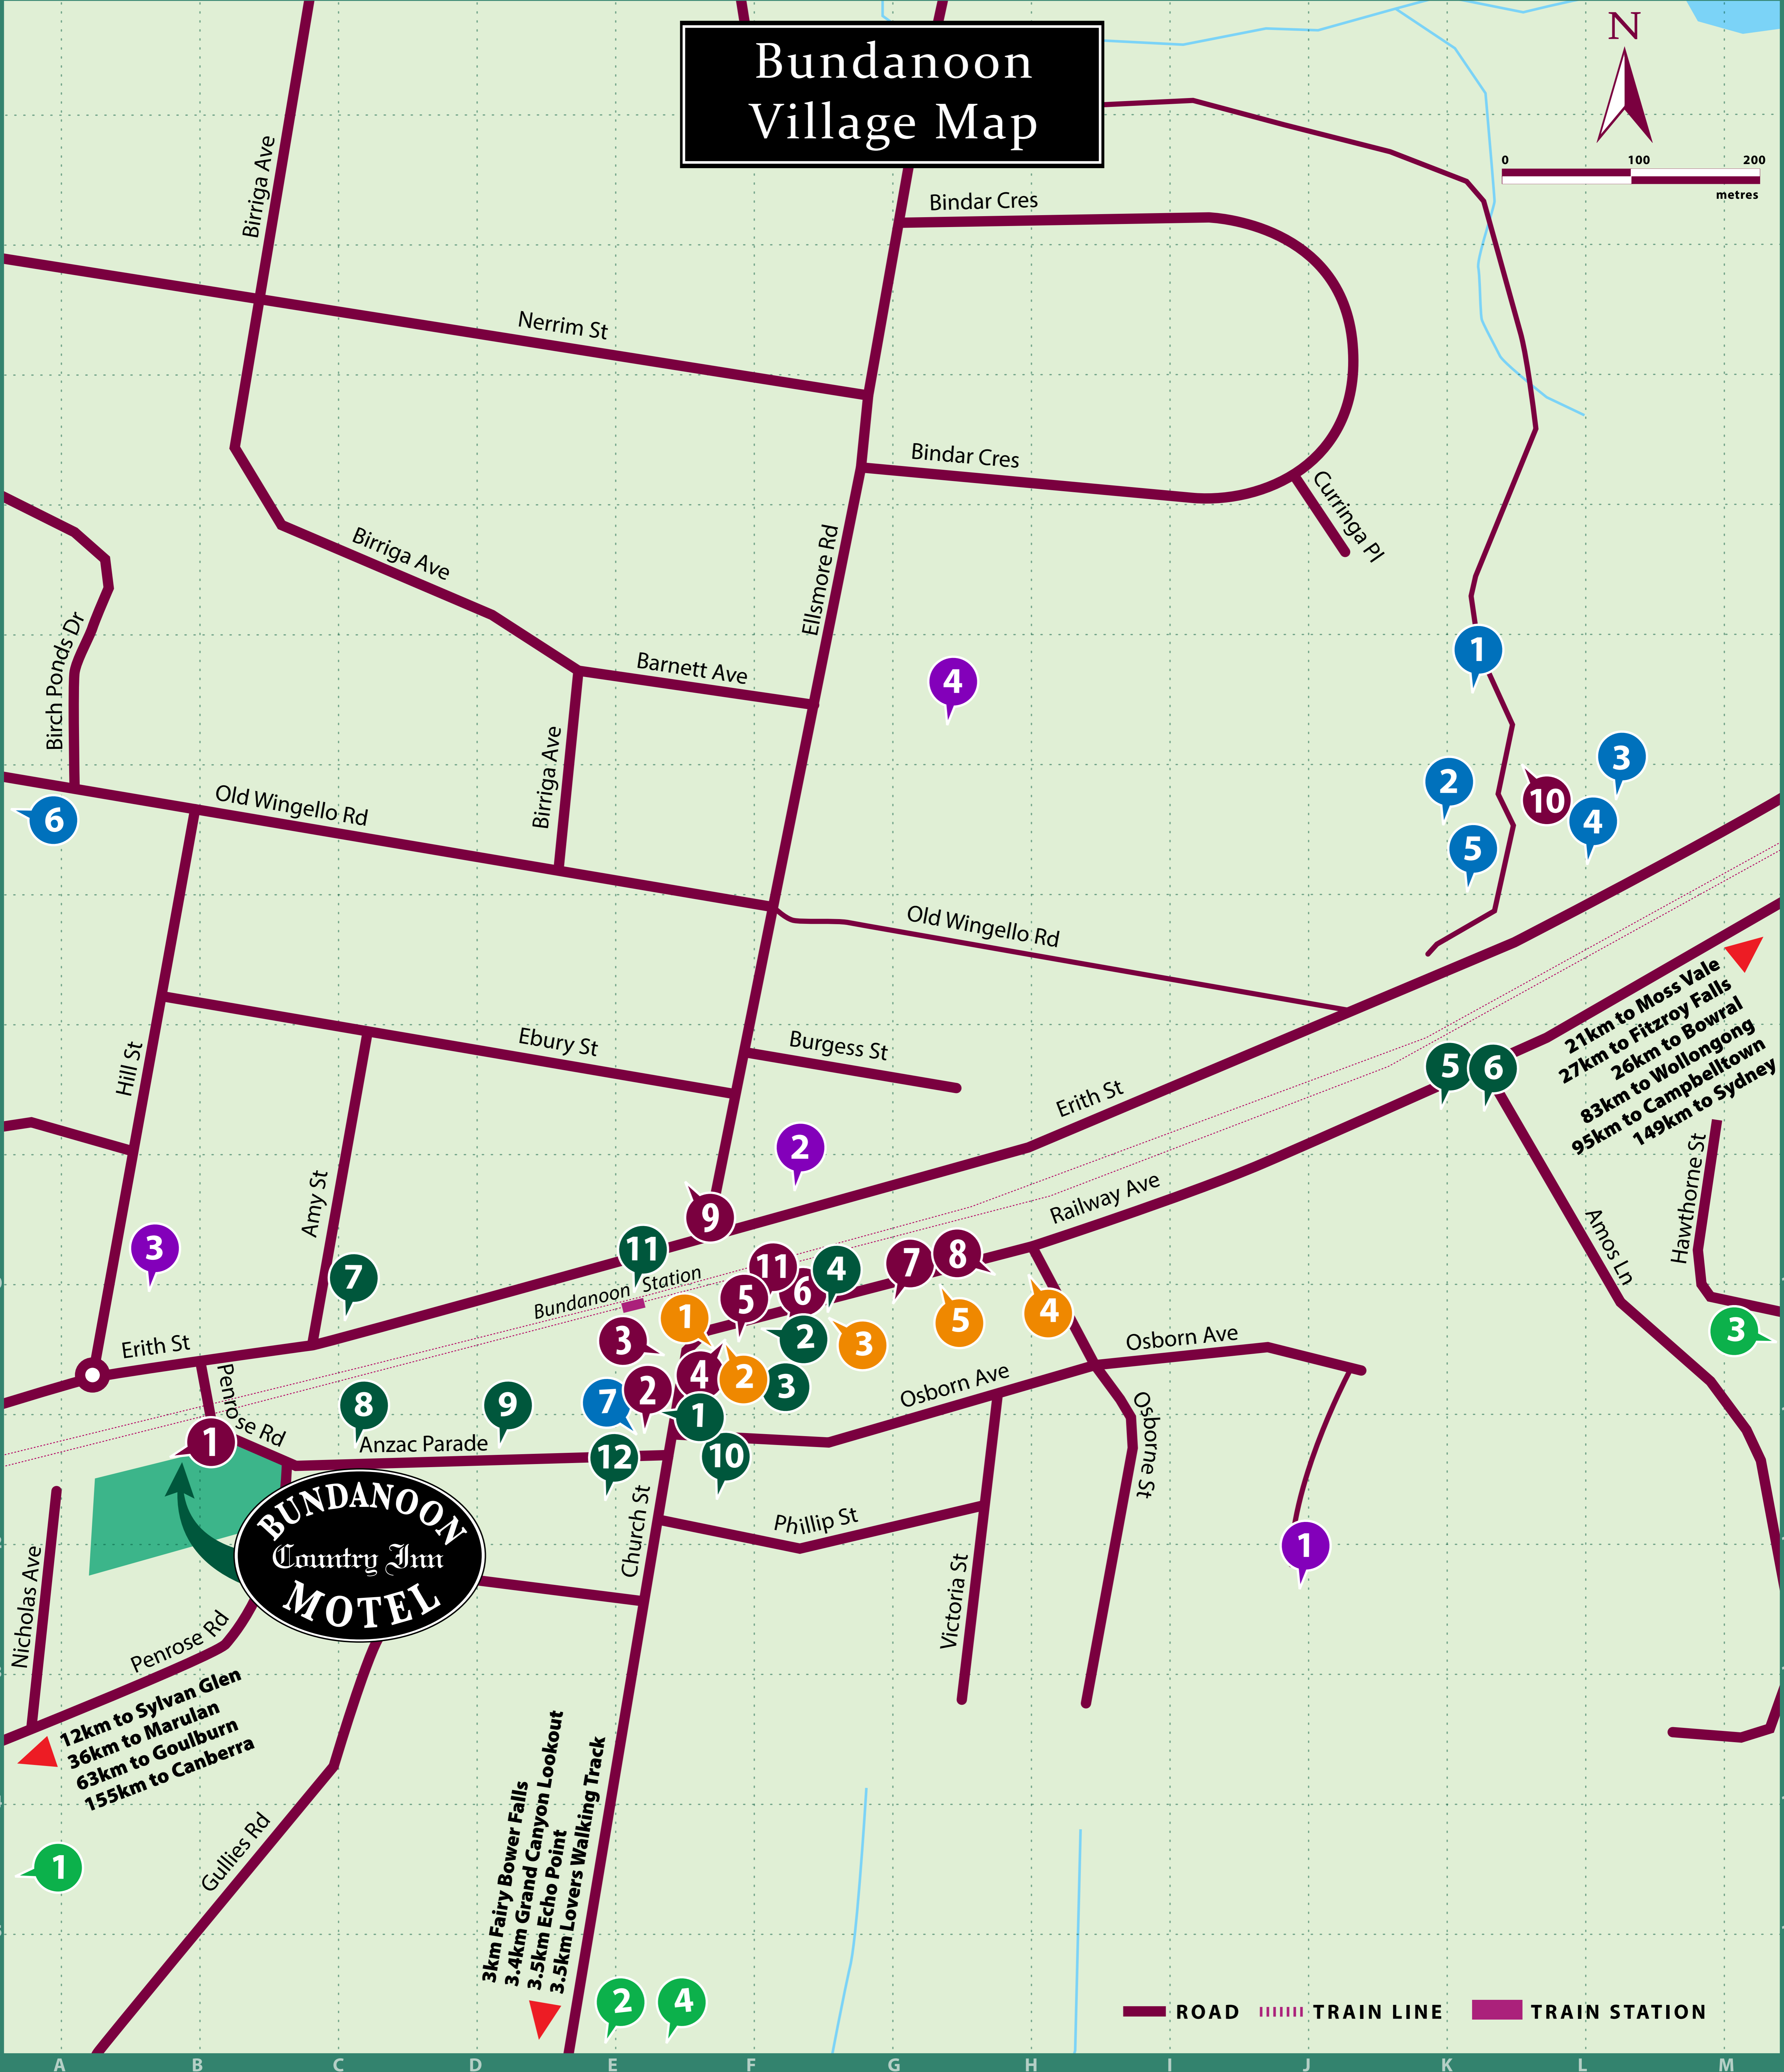

Bundanoon Village Map

21km to Moss Vale
 27km to Fitzroy Falls
 26km to Bowral
 83km to Wollongong
 95km to Campbelltown
 149km to Sydney

12km to Sylvan Glen
 36km to Marulan
 63km to Goulburn
 155km to Canberra

3km Fairy Bower Falls
 3.4km Grand Canyon Lookout
 3.5km Echo Point
 3.5km Lovers Walking Track

Wining & Dining

- 1. Bundanoon Country Inn B11
- 2. Ye Olde Bicycle Shoppe Café . . . E11
- 3. Jumping Rock Cafe E11
- 4. DeliLicious E11
- 5. Primula Café. E11
- 6. Bundanoon Chinese Restaurant . F11
- 7. Potter's Pantry G11
- 8. Bottega B G10
- 9. Bundanoon Hotel. E10
- 10. Bundanoon Club K7
- 11. Pioneer Flask Cellars F11

Shopping

- 1. Bundanoon Village Markets . . C10
- 2. The Good Yarn E11
- 3. Nest and Burrows. F11
- 4. Bundanoon Pottery H10
- 5. Bundanoon Bloomery G10

Natural Attractions

- 1. Badgerys Lookout.
- 2. Gambells Rest.
- 3. Glow Worm Glen.
- 4. Morton National Park.

Health & Beauty

- 1. Solar Springs Health Retreat J12
- 2. Southern Medical Centre F10
- 3. Allied Health Centre (Massage) . . A10
- 4. Quest for Life Foundation G5